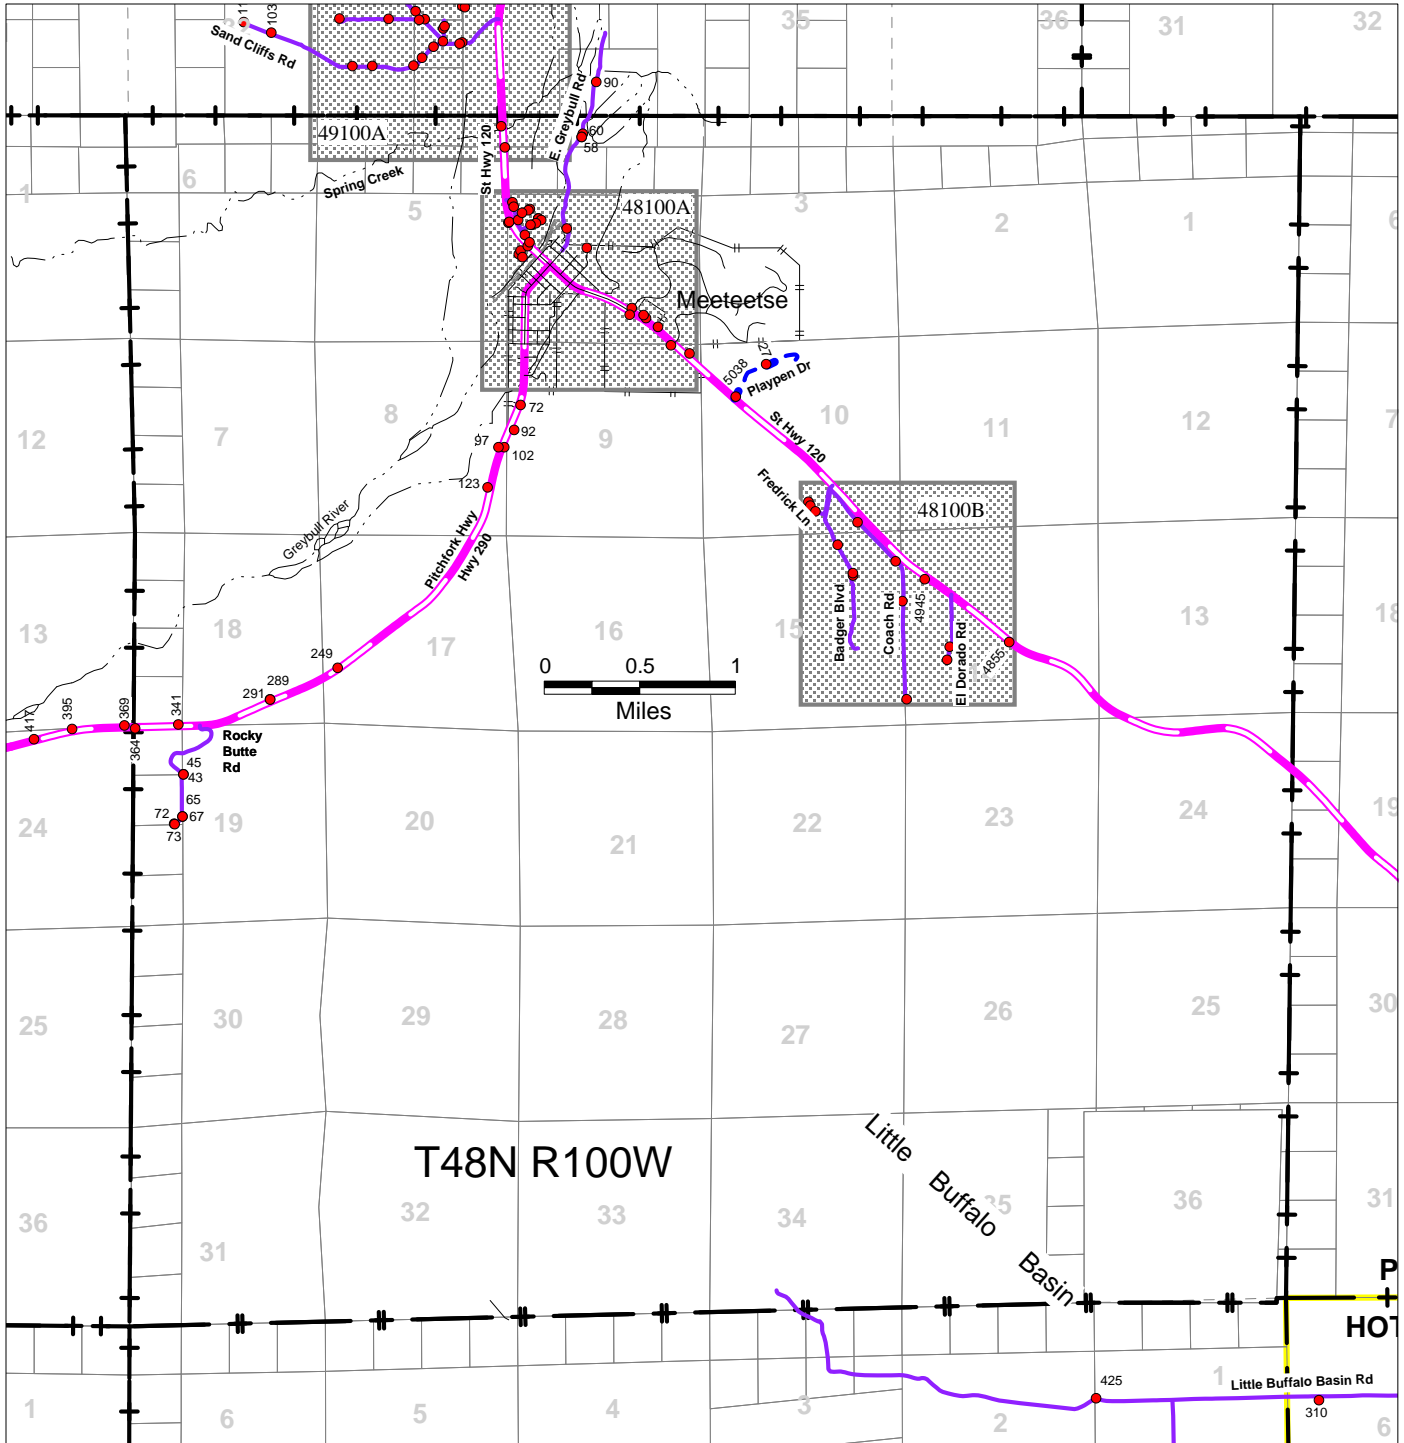

# T48N R100W

# 48100

PAGE REFERENCE:

49101	49100	49099
48101	48100	48099
47101	47100	N/A

This map is for informational purposes only. The location and extent of roads, accesses, and property lines depicted hereon do not guarantee legal right of passage, ingress and egress, or property boundaries.

Cross Reference Road List:  
Pitchfork Hwy = WYO 290